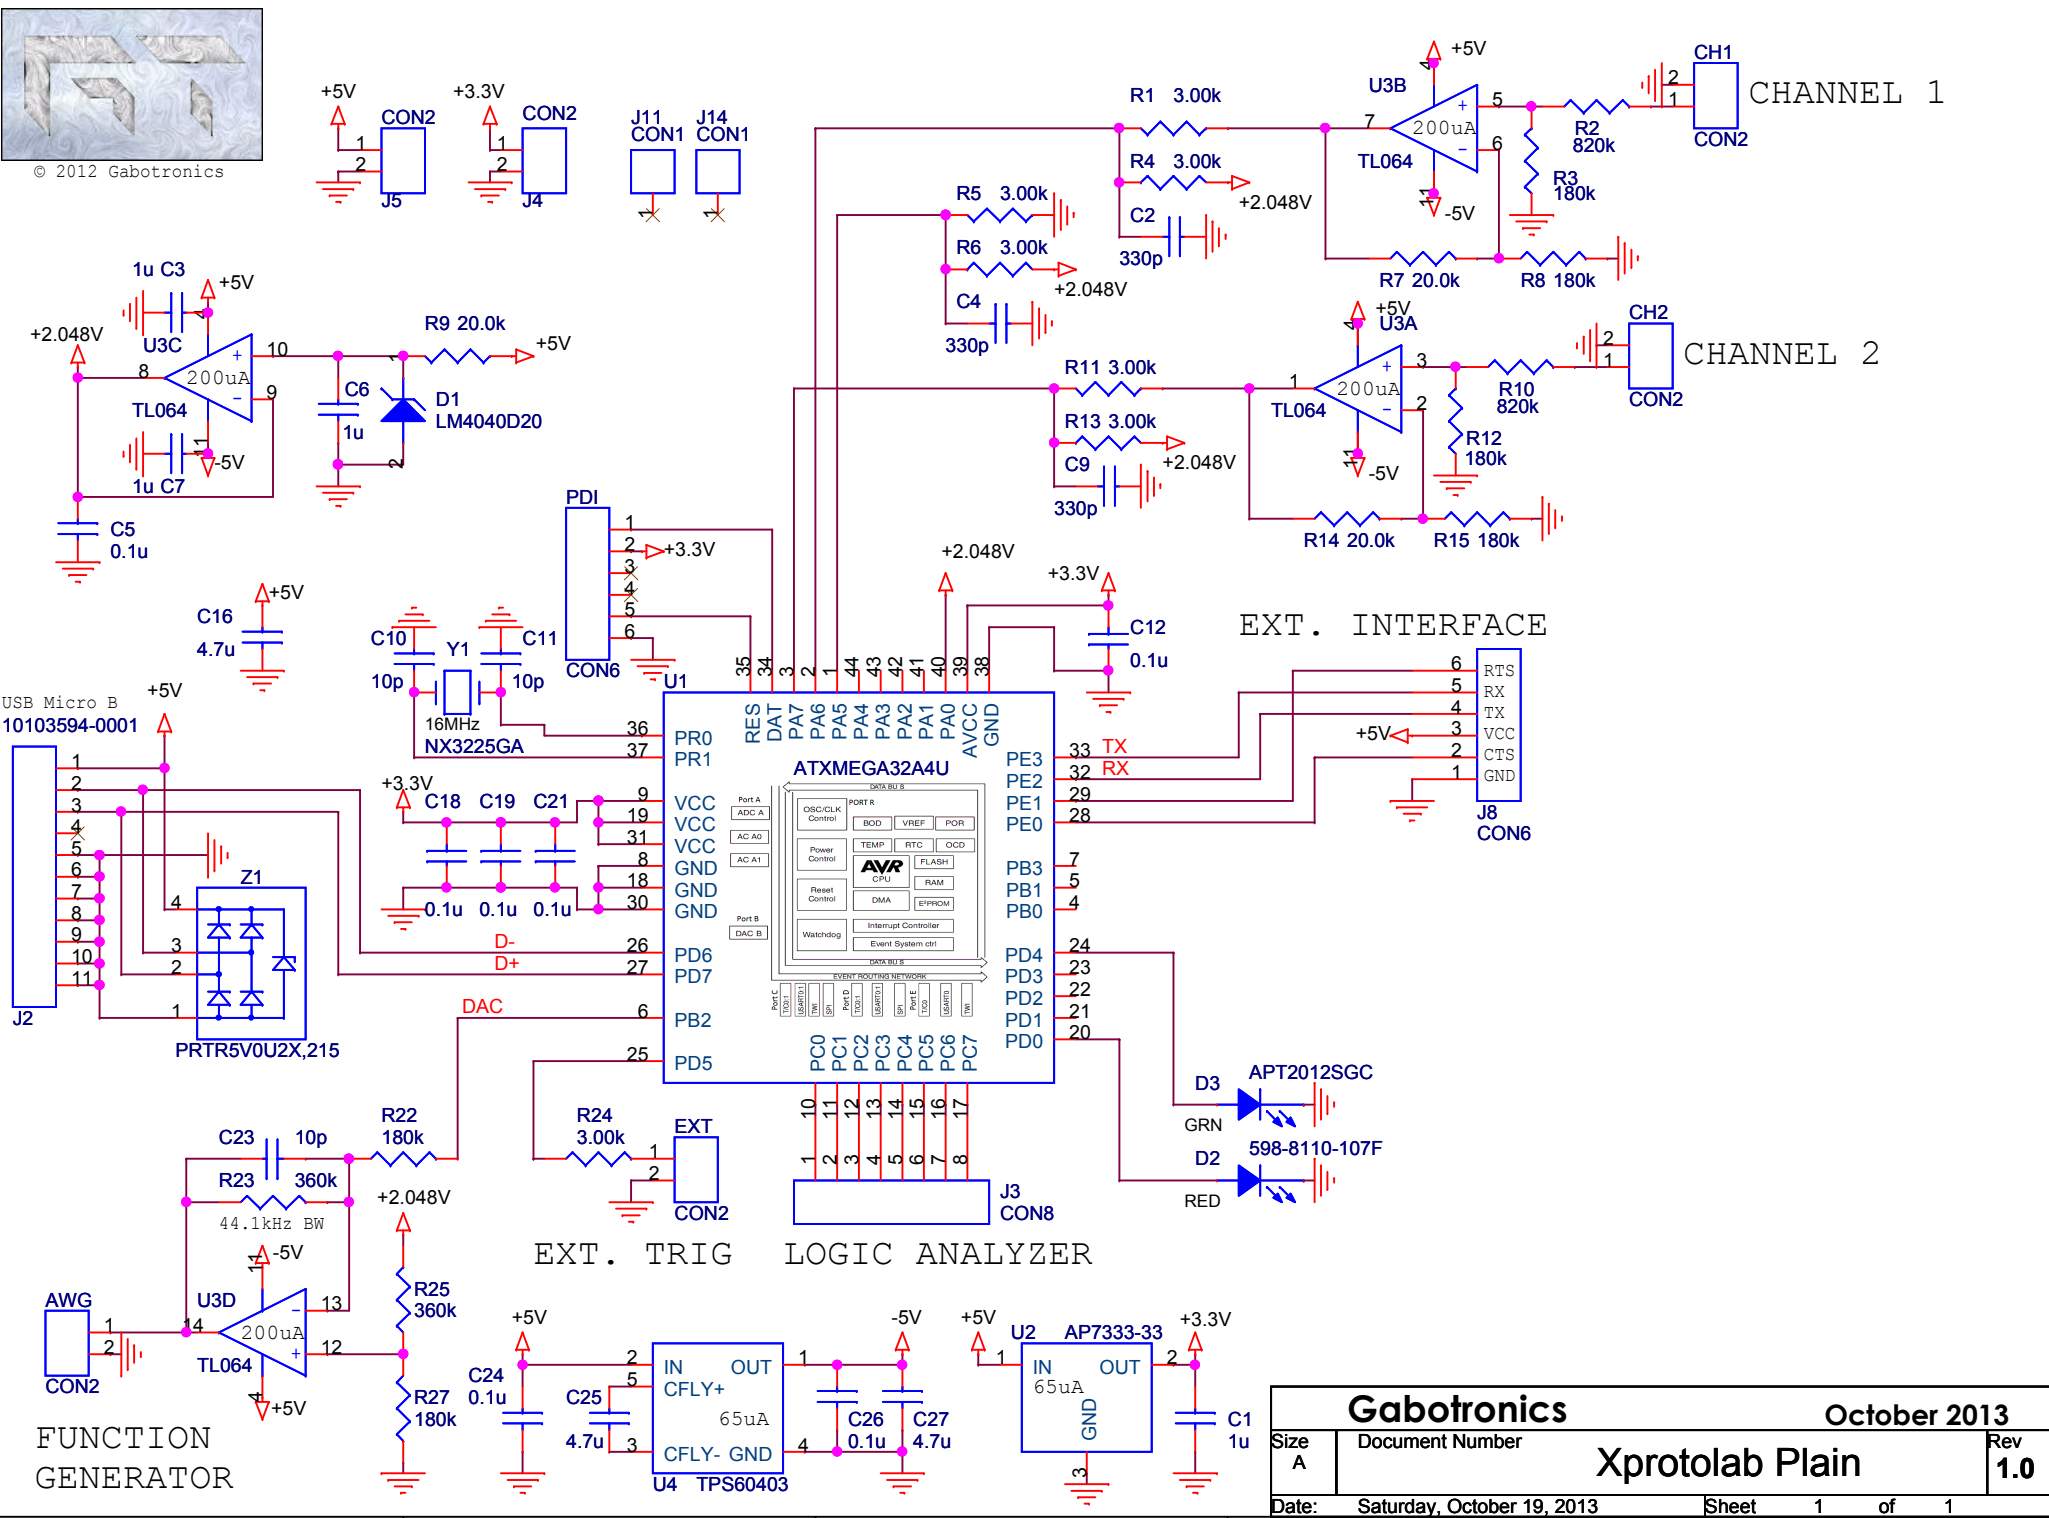

© 2012 Gabotronics

FUNCTION GENERATOR

EXT. TRIG

LOGIC ANALYZER

EXT. INTERFACE

CHANNEL 2

CHANNEL 1

Gabotronics Size A Document Number		October 2013 Xprotolab Plain		Rev 1.0